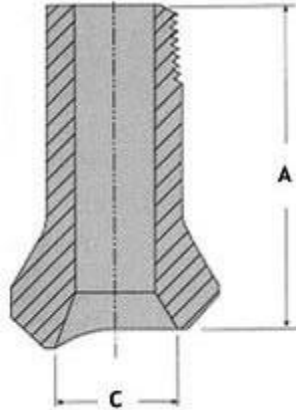

NIPPOLET DIMENSIONS

NIPPOLET PLAIN END AND THREADED							
SIZE		1/2	3/4	1	1 1/4	1 1/2	2
XS	A	3 1/2	3 1/2	3 1/2	3 1/2	3 1/2	3 1/2
	C	15/16	1 3/16	1 7/16	1 3/4	2	2 9/16
XXS	A	3 1/2	3 1/2	3 1/2	3 1/2	3 1/2	3 1/2
	C	9/16	3/4	1	1 5/16	1 1/2	1 11/16

- All Dimensions are in inches